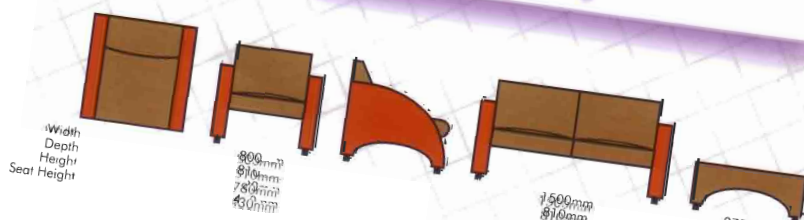

barcelona

Retro design gives your reception area that 'cutting edge' feel.

Available in a range of fabric, vinyl and hide. Choose from castors, wooden, chrome or black feet.

Matching tables available with either wood or glass top.