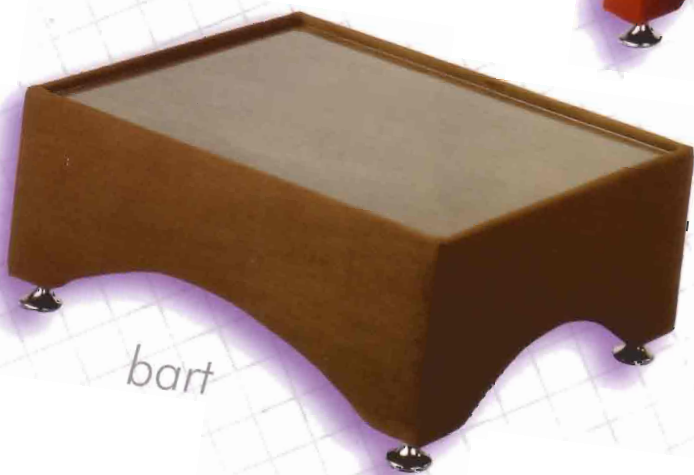

barcelona

Retro design gives your reception area that 'cutting edge' feel.

Available in a range of fabric, vinyl and hide. Choose from castors, wooden, chrome or black feet.

Matching tables available with either wood or glass top.