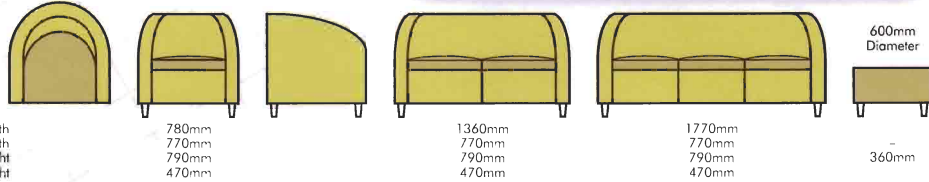

court

lichfield

Versatility and comfort is combined in this range, giving you flexibility on the lay out of your seating. Perfect if you like a change every once in a while!

Available in a range of fabric, vinyl and hide. Choose from castors, wooden, chrome or black feet. Matching tables available with either wood or glass top.

wor0

wor2

wor1

					600mm Diameter
Width	730mm	730mm	1210mm	-	-
Depth	730mm	730mm	730mm	-	-
Height	840mm	840mm	840mm	370mm	-
Seat Height	470mm	470mm	470mm	-	-

general information

All products have a traditionally made mainframe, elasticised webbing and can be upholstered in a wide variety of materials including hide, vinyl and high contract usage fabric. To ensure the necessary fire and performance ratings all foams are CMHR (Combustion Modified High Resilient) as standard.

Available in a variety of fabrics and with castors, wooden, chrome or black feet.

Matching tables available with either wood or glass top.

eve1

eve2

eve3

Width
Depth
Height
Seat Height

730mm
730mm
800mm
420mm